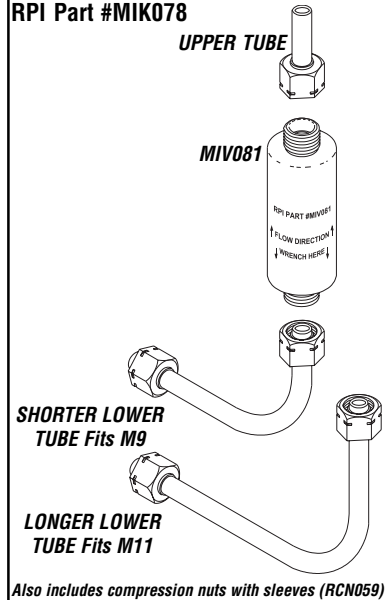

# More New Parts to fit Midmark M9 & M11 UltraClaves®

**RPI Part #MIV073**  
**OEM Part #002-0519-00**

**VENT SOLENOID VALVE**  
• Non-manifold mount  
**Models:** M9D Serial# FF1000-Present & FG1000-present; and, M11D Serial #GC1000-present & GD1000-present

**RPI Part #MIK082**  
**OEM Part # (No OEM Part # Available)**

**VENT VALVE REPAIR KIT**  
• Non-manifold mount  
**Fits:** Vent Solenoid Valve  
**Models:** M9D Serial# FF1000-present & FG1000-present; and, M11D Serial #GC1000-present & GD1000-present

**RPI Part #MIC083**  
**OEM Part # (No OEM Part # Available)**

**COIL (VENT VALVE)**  
**Fits:** Vent Solenoid Valve  
**Models:** M9D Serial# FF1000-present & FG1000-present; and, M11D Serial #GC1000-present & GD1000-present

**STEAM TRAP KIT**  
**RPI Part #MIK078**

**RPI Part #MIK078**  
**OEM Part #002-0654-00**

**STEAM TRAP KIT (New Style/Upgrade Kit)**  
• Includes all parts, tubing and compression nuts with sleeves (RPI Part #RCN059) as shown (Steam Trap Valve also sold separately RPI Part #MIV081 - see below)  
**Fits:** Chamber to condensing tank  
**Models:** M9 & M11 (**Not** for use with M7)